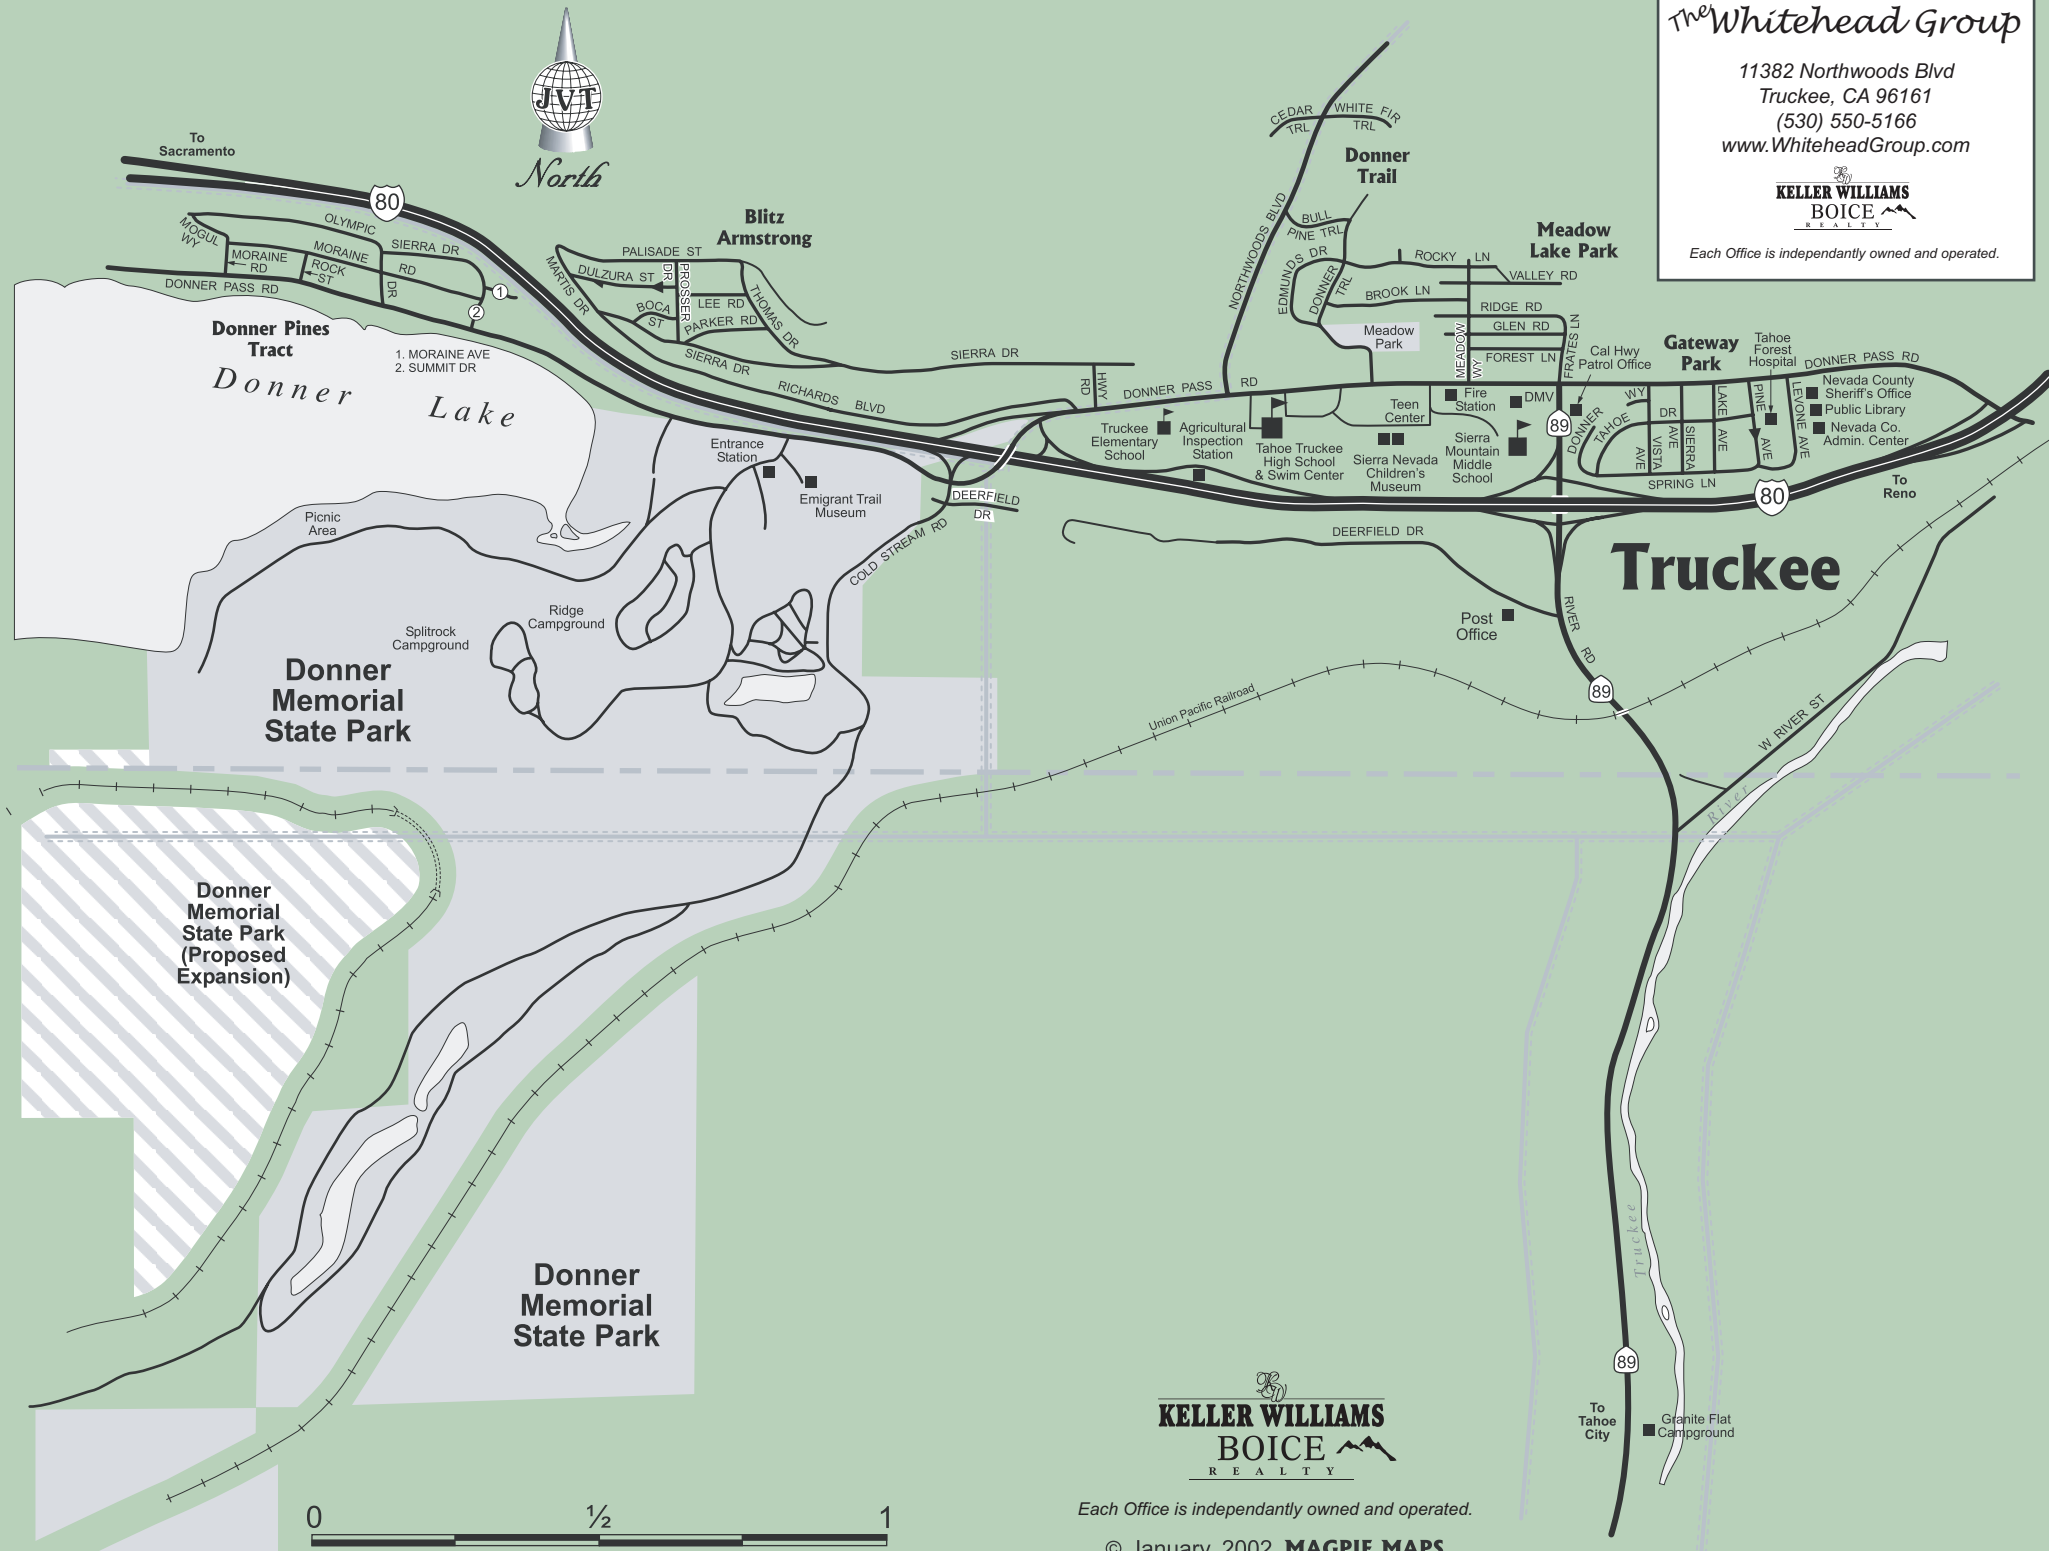

North

The Whitehead Group

11382 Northwoods Blvd
Truckee, CA 96161
(530) 550-5166
www.WhiteheadGroup.com

Each Office is independently owned and operated.

Donner Memorial State Park (Proposed Expansion)

Donner Memorial State Park

Donner Memorial State Park

Truckee

Each Office is independently owned and operated.

© January, 2002, MAGPIE MAPS