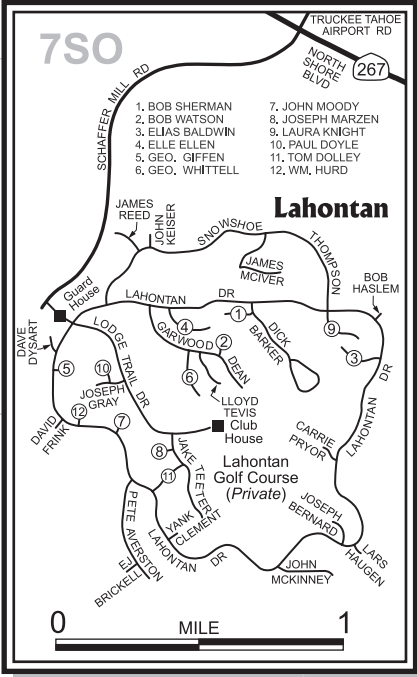

To Truckee
 To Lahontan
 (0.8 mile from
 Martis Creek Lake Rd
 to Schaffer Mill Rd)
 See
 Lahontan Inset
 Below

Martis Creek Lake National Recreation Area

7SO

1. BEAR TRAP
2. FEATHER RIDGE
3. MILL CAMP
4. ROCKY POINT

Northstar

7NS